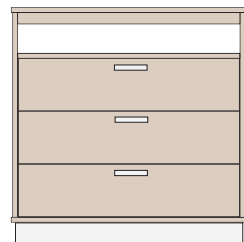

MARINE COLLECTION

MARINE 48" Panel Headboard
 FULL QIMAR-196 56"W x 1"D x 48"H
 QUEEN QIMAR-198 62"W x 1"D x 48"H
 KING QIMAR-197 78"W x 1"D x 48"H

MARINE 42" Panel Headboard
 FULL QIMAR-190 56"W x 1"D x 42"H
 QUEEN QIMAR-192 62"W x 1"D x 42"H
 KING QIMAR-191 78"W x 1"D x 42"H

MARINE 36" Panel Headboard
 FULL QIMAR-193 56"W x 1"D x 36"H
 QUEEN QIMAR-195 62"W x 1"D x 36"H
 KING QIMAR-194 78"W x 1"D x 36"H

MARINE 48" Wall Guard (18" & 24" W)
 QIMAR-179 18"W x 1"D x 48"H
 QIMAR-184 24"W x 1"D x 48"H

MARINE 42" Wall Guard (18" & 24" W)
 QIMAR-177 18"W x 1"D x 42"H
 QIMAR-180 24"W x 1"D x 42"H

MARINE 36" Wall Guard (18" & 24" W)
 QIMAR-178 18"W x 1"D x 36"H
 QIMAR-182 24"W x 1"D x 36"H

MARINE Micro Fridge Combo Unit with Door
 QIMAR-119 48"W x 22"D x 43"H

MARINE Micro Fridge Combo Unit
 QIMAR-120 48"W x 22"D x 43"H

MARINE 3-Drawer Chest with Shelf
 QIMAR-116 36"W x 22"D x 36"H

MARINE 3-Drawer Chest
 QIMAR-115 30"W x 22"D x 30"H

MARINE 1-Drawer Nightstand (3 Sizes)
 QIMAR-132 18"W x 16"D x 24"H
 QIMAR-149 24"W x 16"D x 24"H
 QIMAR-145 24"W x 16"D x 28"H