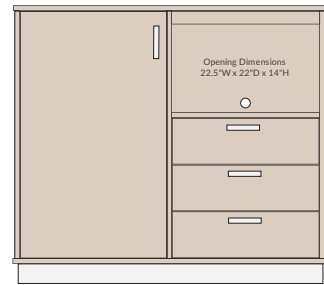

MARINE COLLECTION

MARINE 48" Panel Headboard
 FULL QIMAR-196 56"W x 1"D x 48"H
 QUEEN QIMAR-198 62"W x 1"D x 48"H
 KING QIMAR-197 78"W x 1"D x 48"H

MARINE 42" Panel Headboard
 FULL QIMAR-190 56"W x 1"D x 42"H
 QUEEN QIMAR-192 62"W x 1"D x 42"H
 KING QIMAR-191 78"W x 1"D x 42"H

MARINE 36" Panel Headboard
 FULL QIMAR-193 56"W x 1"D x 36"H
 QUEEN QIMAR-195 62"W x 1"D x 36"H
 KING QIMAR-194 78"W x 1"D x 36"H

MARINE 48" Wall Guard (18" & 24" W)
 QIMAR-179 18"W x 1"D x 48"H
 QIMAR-184 24"W x 1"D x 48"H

MARINE 42" Wall Guard (18" & 24" W)
 QIMAR-177 18"W x 1"D x 42"H
 QIMAR-180 24"W x 1"D x 42"H

MARINE 36" Wall Guard (18" & 24" W)
 QIMAR-178 18"W x 1"D x 36"H
 QIMAR-182 24"W x 1"D x 36"H

MARINE Micro Fridge Combo Unit with Door
 QIMAR-119 48"W x 22"D x 43"H

MARINE Micro Fridge Combo Unit
 QIMAR-120 48"W x 22"D x 43"H

MARINE 3-Drawer Chest with Shelf
 QIMAR-116 36"W x 22"D x 36"H

MARINE 3-Drawer Chest
 QIMAR-115 30"W x 22"D x 30"H

MARINE 1-Drawer Nightstand (3 Sizes)
 QIMAR-132 18"W x 16"D x 24"H
 QIMAR-149 24"W x 16"D x 24"H
 QIMAR-145 24"W x 16"D x 28"H