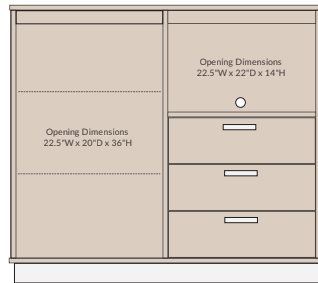

MARINE COLLECTION

MARINE 48" Panel Headboard
 FULL QIMAR-196 56"W x 1"D x 48"H
 QUEEN QIMAR-198 62"W x 1"D x 48"H
 KING QIMAR-197 78"W x 1"D x 48"H

MARINE 42" Panel Headboard
 FULL QIMAR-190 56"W x 1"D x 42"H
 QUEEN QIMAR-192 62"W x 1"D x 42"H
 KING QIMAR-191 78"W x 1"D x 42"H

MARINE 36" Panel Headboard
 FULL QIMAR-193 56"W x 1"D x 36"H
 QUEEN QIMAR-195 62"W x 1"D x 36"H
 KING QIMAR-194 78"W x 1"D x 36"H

MARINE 48" Wall Guard (18" & 24" W)
 QIMAR-179 18"W x 1"D x 48"H
 QIMAR-184 24"W x 1"D x 48"H

MARINE 42" Wall Guard (18" & 24" W)
 QIMAR-177 18"W x 1"D x 42"H
 QIMAR-180 24"W x 1"D x 42"H

MARINE 36" Wall Guard (18" & 24" W)
 QIMAR-178 18"W x 1"D x 36"H
 QIMAR-182 24"W x 1"D x 36"H

MARINE Micro Fridge Combo Unit with Door
 QIMAR-119 48"W x 22"D x 43"H

MARINE Micro Fridge Combo Unit
 QIMAR-120 48"W x 22"D x 43"H

MARINE 3-Drawer Chest with Shelf
 QIMAR-116 36"W x 22"D x 36"H

MARINE 3-Drawer Chest
 QIMAR-115 30"W x 22"D x 30"H

MARINE 1-Drawer Nightstand (3 Sizes)
 QIMAR-132 18"W x 16"D x 24"H
 QIMAR-149 24"W x 16"D x 24"H
 QIMAR-145 24"W x 16"D x 28"H